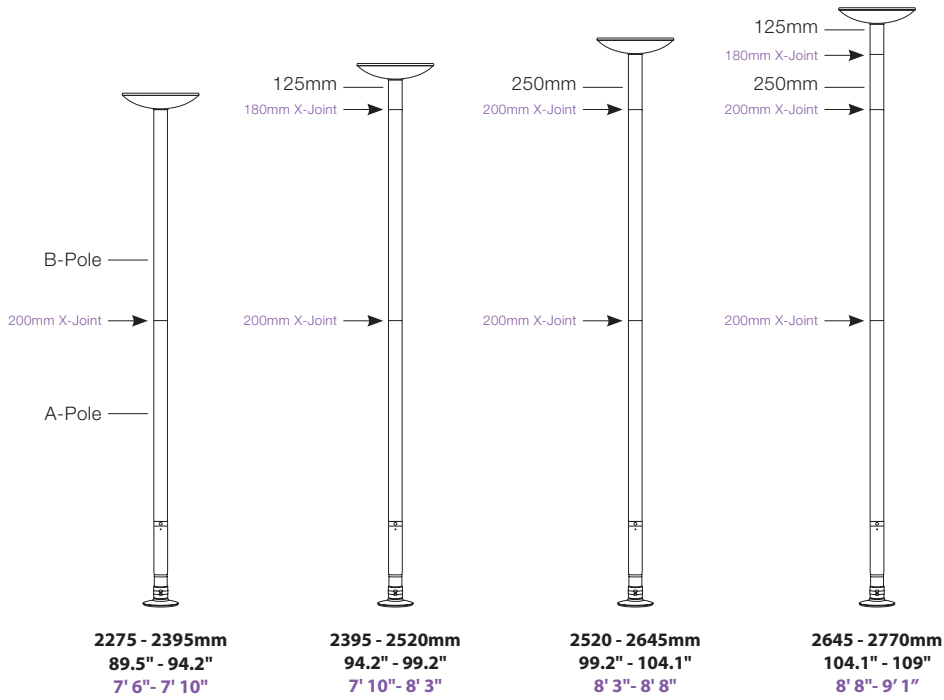

STANDARD SET HEIGHTS

Standard set heights 2275 - 2770mm (89.5- 109")

Sizes achievable using the 125mm & 250mm extensions

HEIGHTS ACHIEVABLE WITH EXTENSIONS

Sizes achievable using the 125mm & 250mm extensions that are included with standard pole set