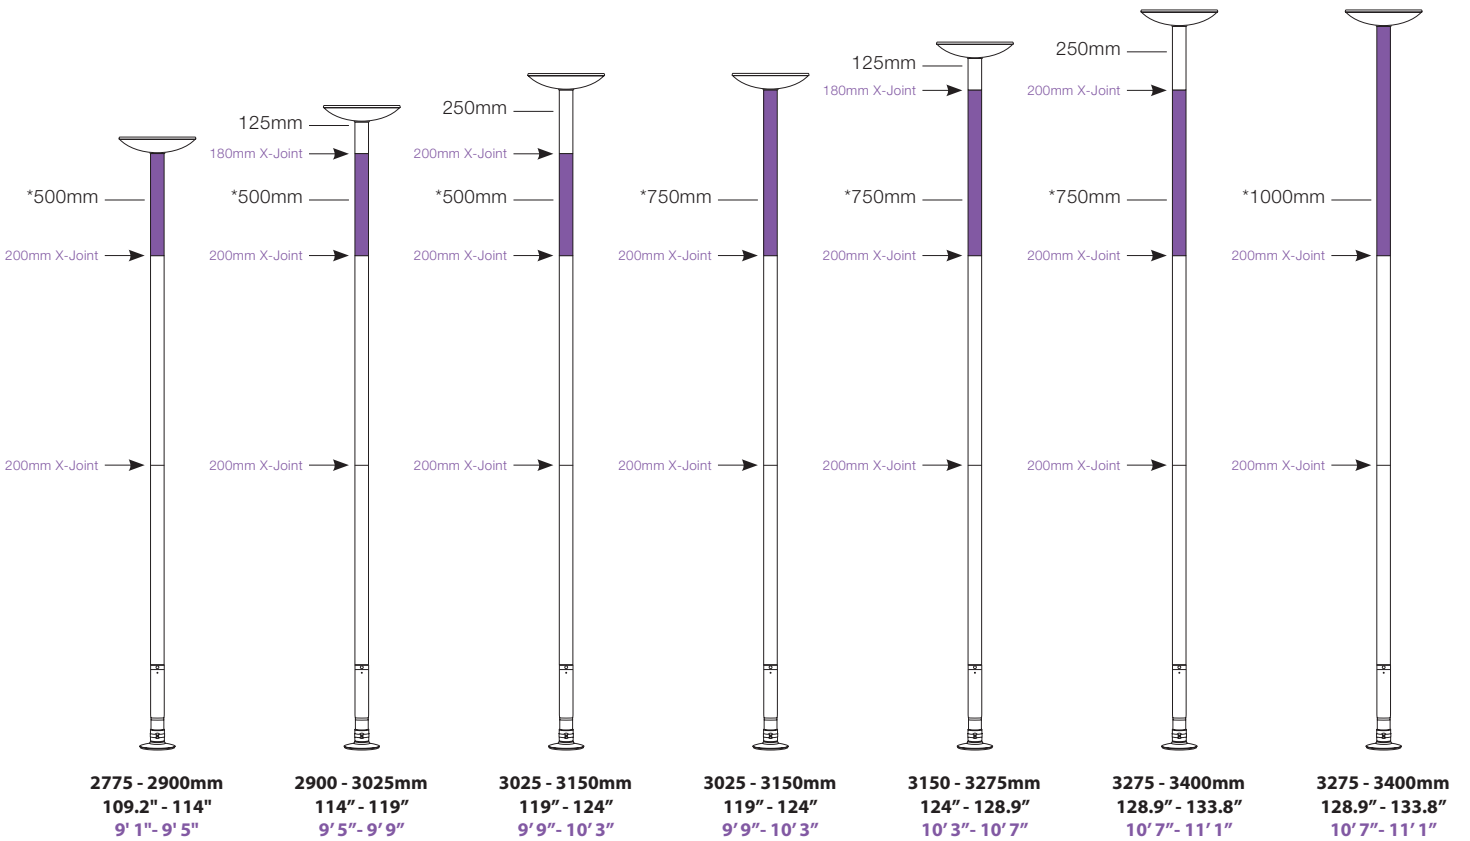

STANDARD SET HEIGHTS

Standard set heights 2275 - 2770mm (89.5- 109")

Sizes achievable using the 125mm & 250mm extensions

HEIGHTS ACHIEVABLE WITH EXTENSIONS

Sizes achievable using the 125mm & 250mm extensions that are included with standard pole set